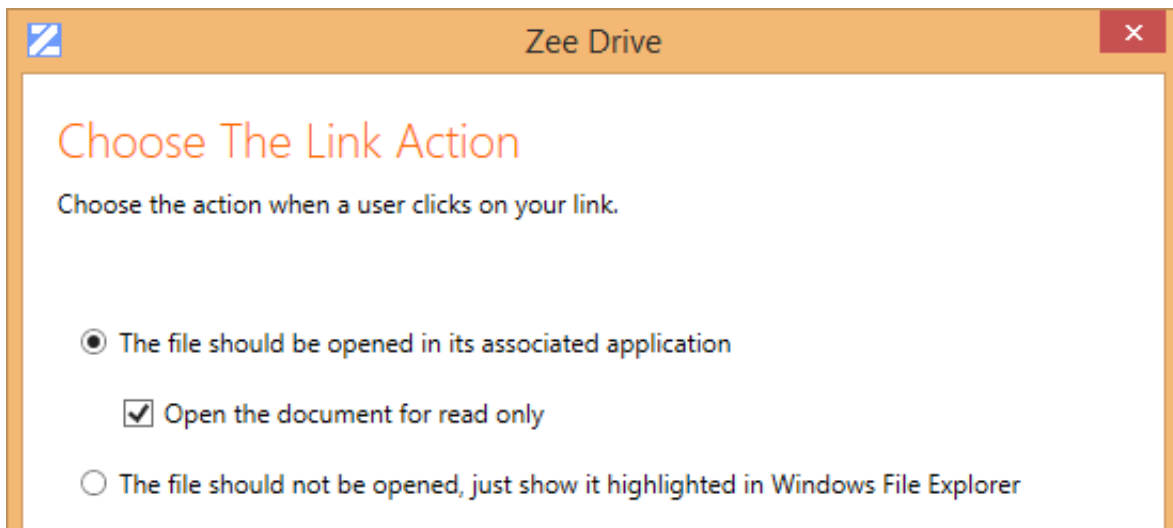

[Mapping OneDrive For Business As A Network Drive On Windows 10](#)

[Mapping OneDrive For Business As A Network Drive On Windows 10](#)

this tutorial will show you how to map onedrive as a network drive folder on your windows 10 pc, and assign it a drive letter as well. check this article to see how to ...