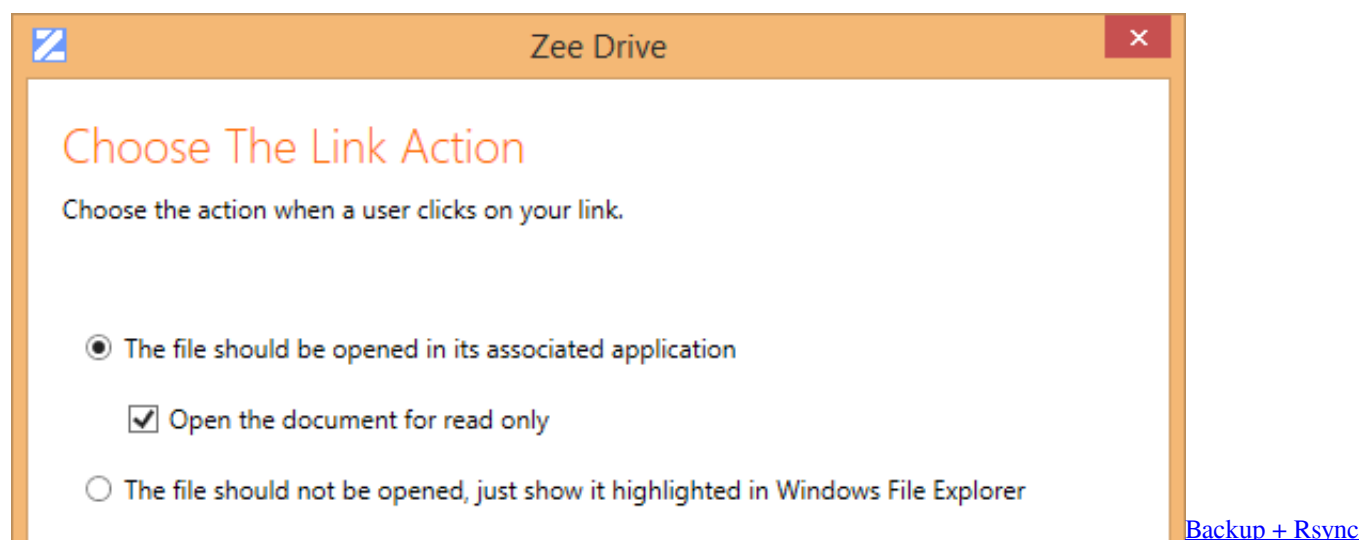

map onedrive business as network drive windows 10

map onedrive business as network drive windows 10, map onedrive business as network drive windows 7, can i map onedrive as a network drive, how to map onedrive as a network drive windows 10 [Portable XnView 2.47 Free Download](#)

Are you looking for instructions on how to map a drive for a ... When you search a mapped drive, you are using the regular Windows Explorer search. ... your files to your desktop using the new OneDrive for Business sync client. ... for more than 10 years, I have helped countless businesses and nonprofits to .... Within a business, the network drive is usually located on a server or a ... If you choose to map a drive instead of using the new OneDrive sync client, follow the ... Jun 28, 2017 · Windows 10 Does Not Reconnect Mapped Network Drives [Fix] .... Map drives to OneDrive for Business, SharePoint Online & MS Teams libraries. ... and looks and behaves just like network storage from both the perspectives of the user ... Works across Windows 7, 8, 8.1 & 10 (not just limited to Windows 10). >.. Right-click "This PC" in Windows Explorer and then choose "Map network drive". Choose the Drive, paste the copied address in the line of the "Folder". Make sure ... [MIUI 9 – Icon Pack PRO v1.2.0 Apk](#)

[for Windows](#)

[Backup + Rsync](#)

can i map onedrive as a network drive